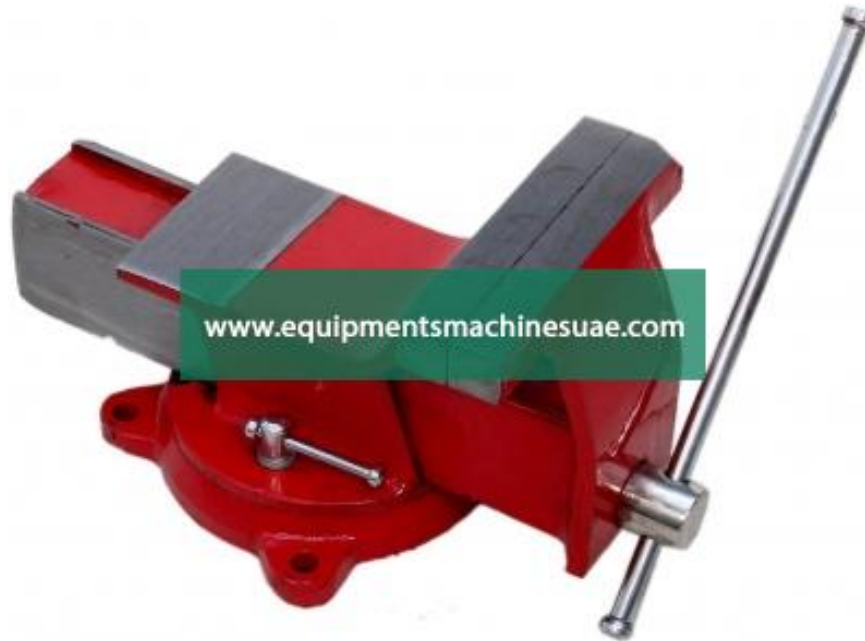

EQUIPMENTS
MACHINES UAE

Email : sales@equipmentsmachinesuae.com

Product Name :
Fabricated Steel Vice Light Duty Fixed/Swivel

Product Code :
HND-VCE-0001

Description :

Fabricated Steel Vice Light Duty Fixed/Swivel

Technical Specification :

The Vice is made out of steel Fabricated
Nut in Housed in body and gives long service
Corrosion Resistant Nickel Plated Handle
Hardened Serrated Jaws Made of Special alloy steel
360 degree Swivel Base also available.