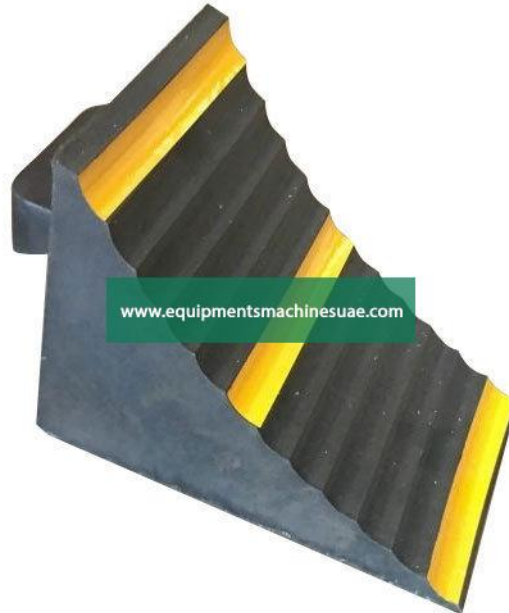

EQUIPMENTS
MACHINES UAE

Email : sales@equipmentsmachinesuae.com

Product Name :
Rubber Vehicle Truck Wheel Car Stopper

Product Code :
UAETRIC240002

Description :

Rubber Vehicle Truck Wheel Car Stopper

Technical Specification :

Wheel chocks are a must-have for any loading dock environment. Wheel chocks can save lives in the event a trailer begins to roll or shift while loading or unloading. This molded rubber wheel chock is sloped to increase holding capacity by allowing truck tires to roll on the chock face. The wheel chock comes with rubber handle for convenient carrying.

Application: Parking Lot, Parking Equipment

Size: 240*195*160mm

Material: Rubber

Weight: 5.2 kg

Feature: Reflective

EQUIPMENTS
MACHINES UAE

Equipments Machine UAE

Website: Equipments Machine UAE,