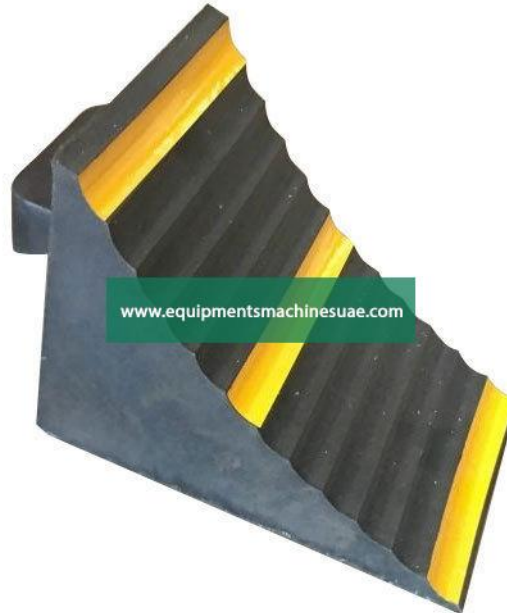

EQUIPMENTS
MACHINES UAE

Email : sales@equipmentsmachinesuae.com

Product Name :
Rubber Vehicle Truck Wheel Car Stopper

Product Code :
UAETRIC240002

Description :

Rubber Vehicle Truck Wheel Car Stopper

Technical Specification :

Wheel chocks are a must-have for any loading dock environment. Wheel chocks can save lives in the event a trailer begins to roll or shift while loading or unloading. This molded rubber wheel chock is sloped to increase holding capacity by allowing truck tires to roll on the chock face. The wheel chock comes with rubber handle for convenient carrying.

Application: Parking Lot, Parking Equipment

Size: 240*195*160mm

Material: Rubber

Weight: 5.2 kg

Feature: Reflective

EQUIPMENTS
MACHINES UAE

Equipments Machine UAE

Website: Equipments Machine UAE,